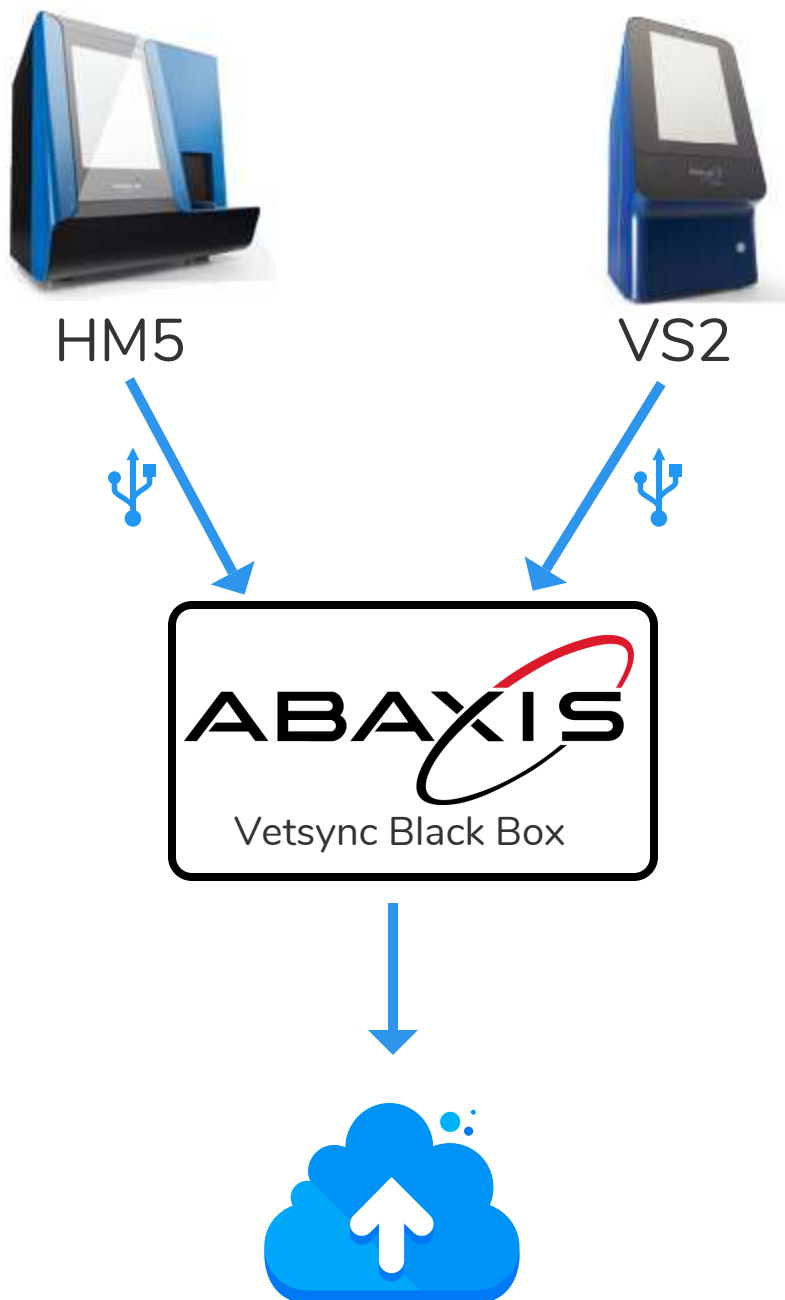

Abaxis Vetsync / eVetPractice Integration Hardware Map

- Abaxis will assist in connecting the Vetsync black box to the lab equipment and get it online.
- No extra computers are needed.
- No additional applications need to be installed
- Additional Setup: <https://evetpractice.zendesk.com/hc/en-us/articles/360002756434-Abaxis-Vetsync-Integration>